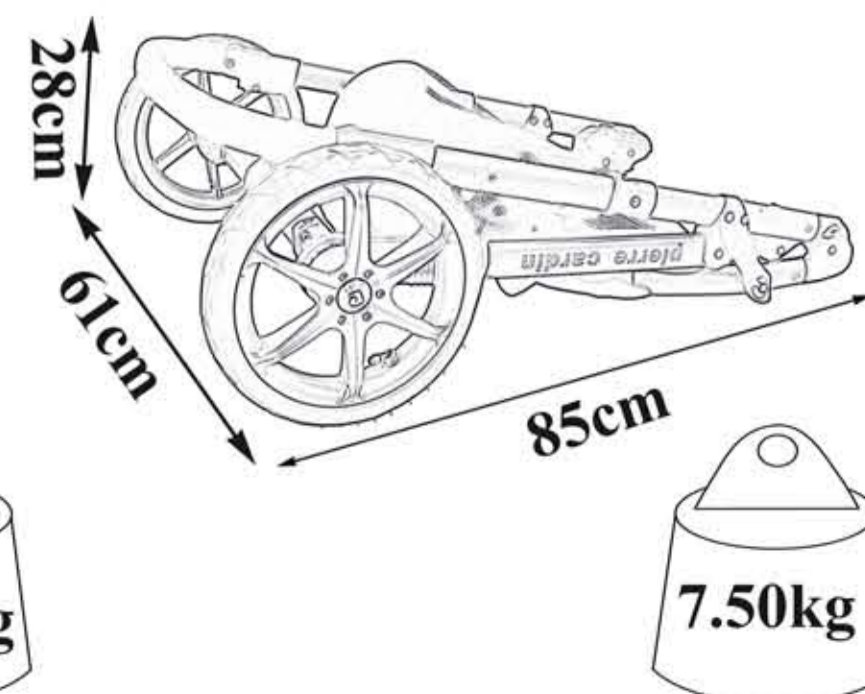

BABY SWING CARRIER

for group 0+ (0-13 kg) - ECE R44/04 certified - aluminium handle - with canopy & foot cover - 5 point harness system & shoulder pad - extra seat pad

PS870

PS687N

MULTIFUNKCIÓS BABAKOCSI