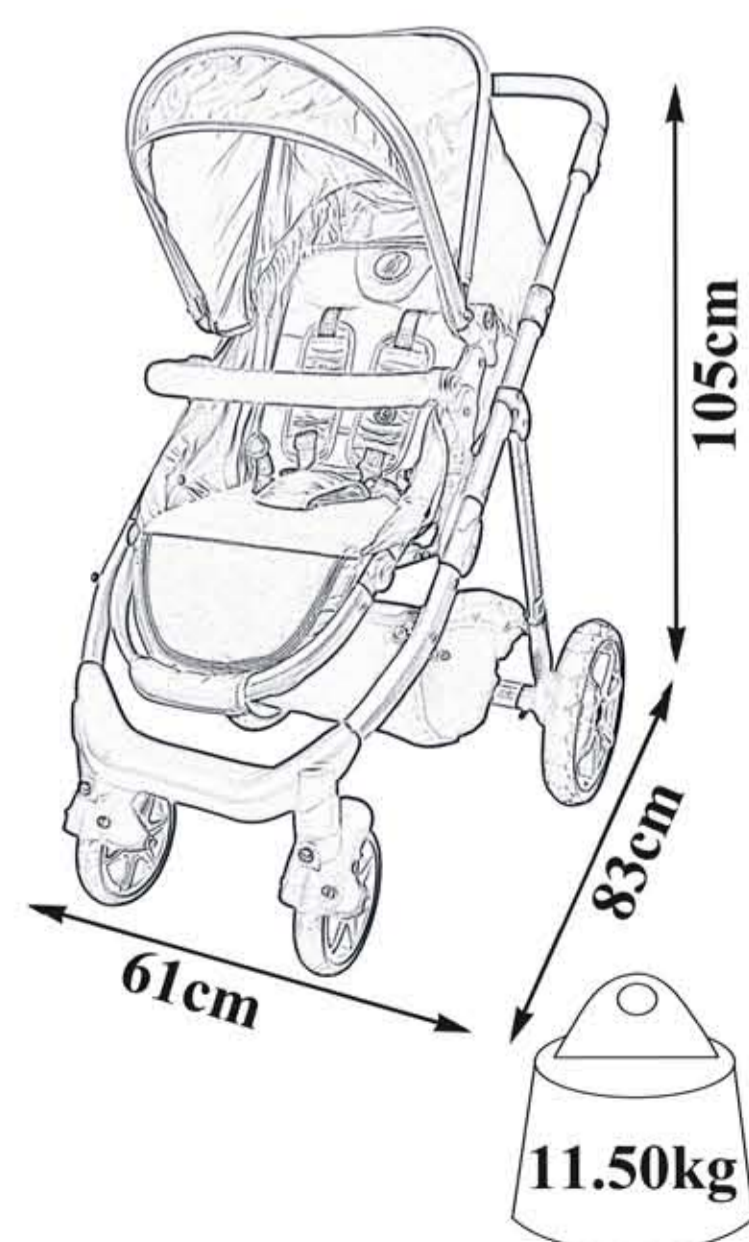

BABY SWING CARRIER

for group 0+ (0-13 kg) - ECE R44/04 certified - aluminium handle - with canopy & foot cover - 5 point harness system & shoulder pad - extra seat pad

PS870

PS687N

MULTIFUNKCIÓS BABAKOCSI