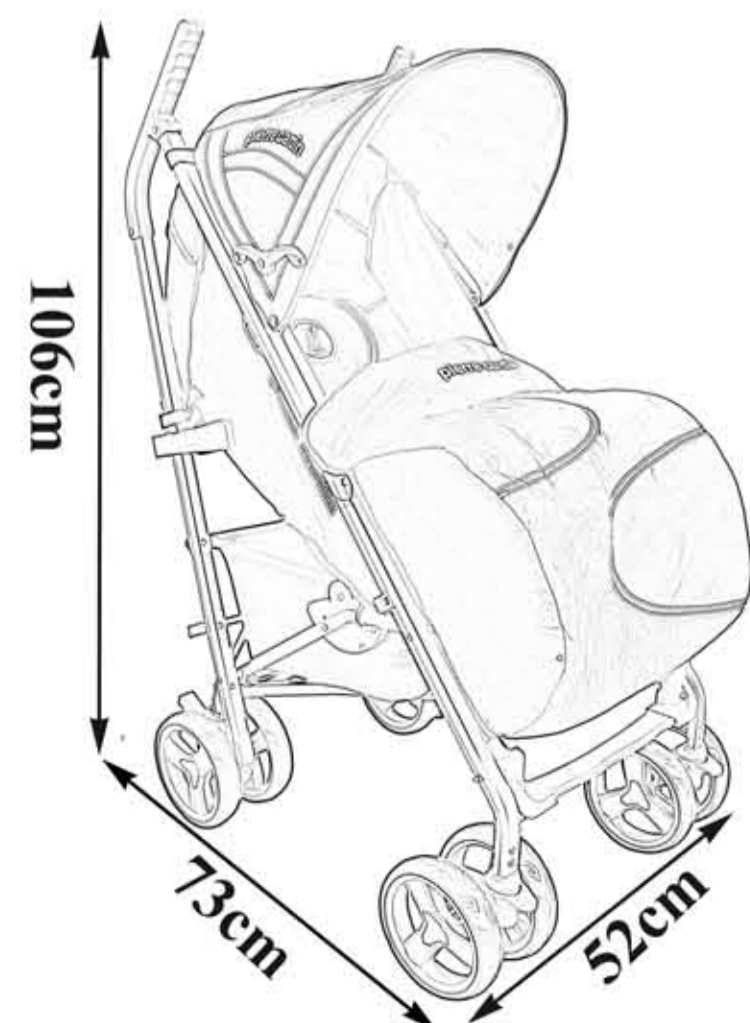

PS586

Ⓜ ALU-vázás babakocsi - 4 állásban dönthető háttámla - 5 pontos biztonsági öv vállpárnával - levehető kapaszkodó - lábzsák - alsó kosár - automata összecsukó zár - 7" EVA első és hátsó kerék - hátsó kerék fékekkel

Ⓜ Aluminium frame buggy - 4 position recling seat - 5 point harness & shoulder pad & pillow - detachable front bar - adjustable foot rest - foot cover - basket - automatic folding lock - 7" EVA front and rear wheel with linked brake