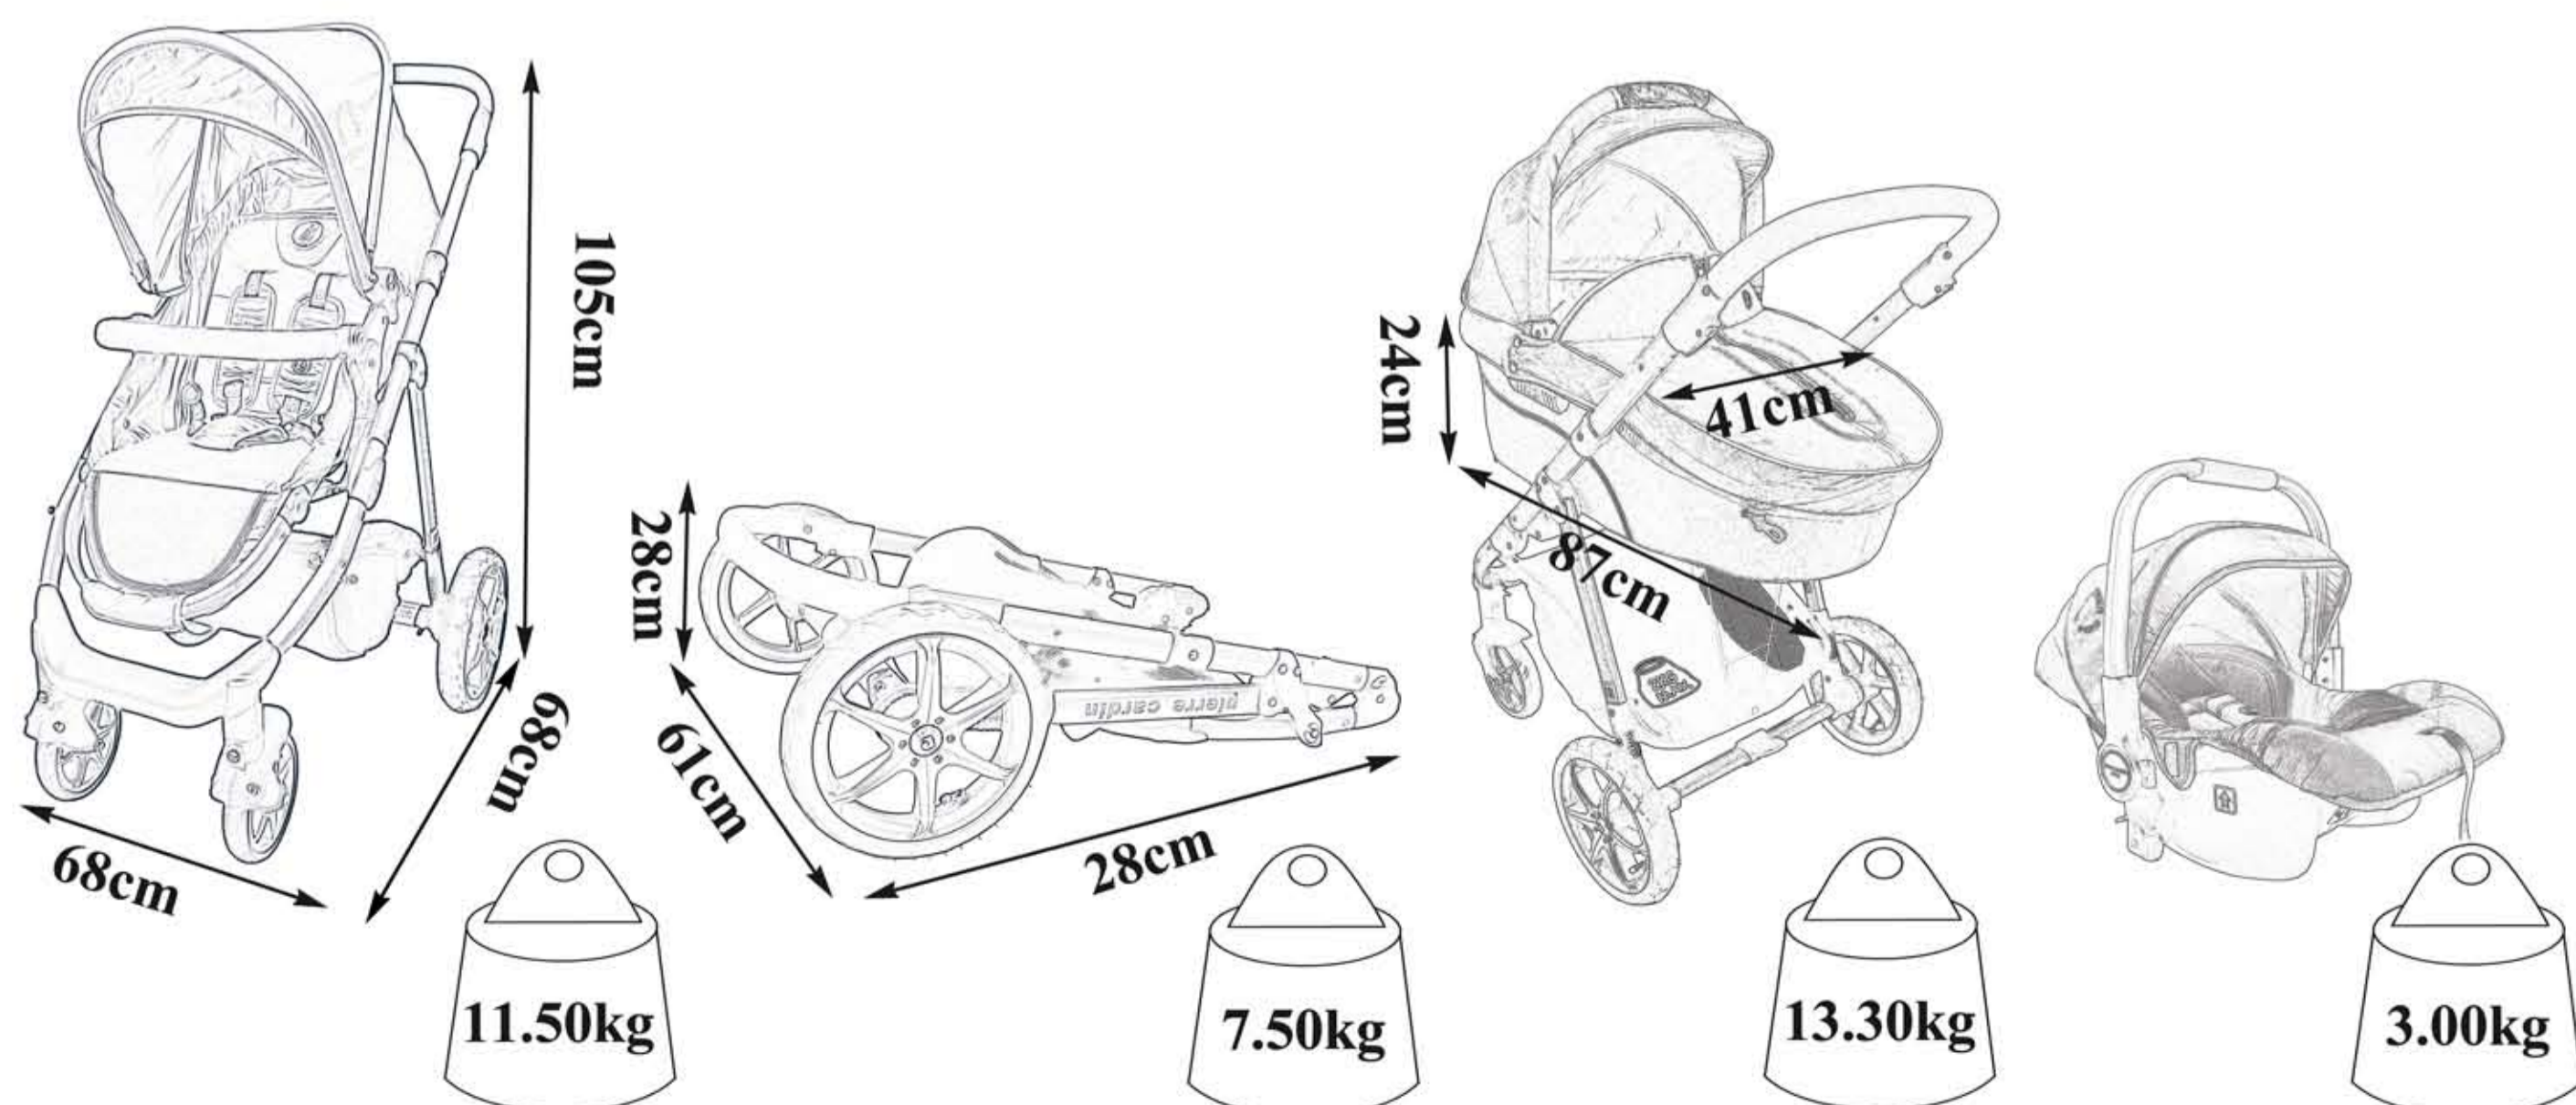

BABY SWING CARRIER

For group 0+ (0-13 kg) - ECE R44/04 certified - aluminium handle - canopy & foot cover - 5 point harness & shoulder pad - extra seat pad