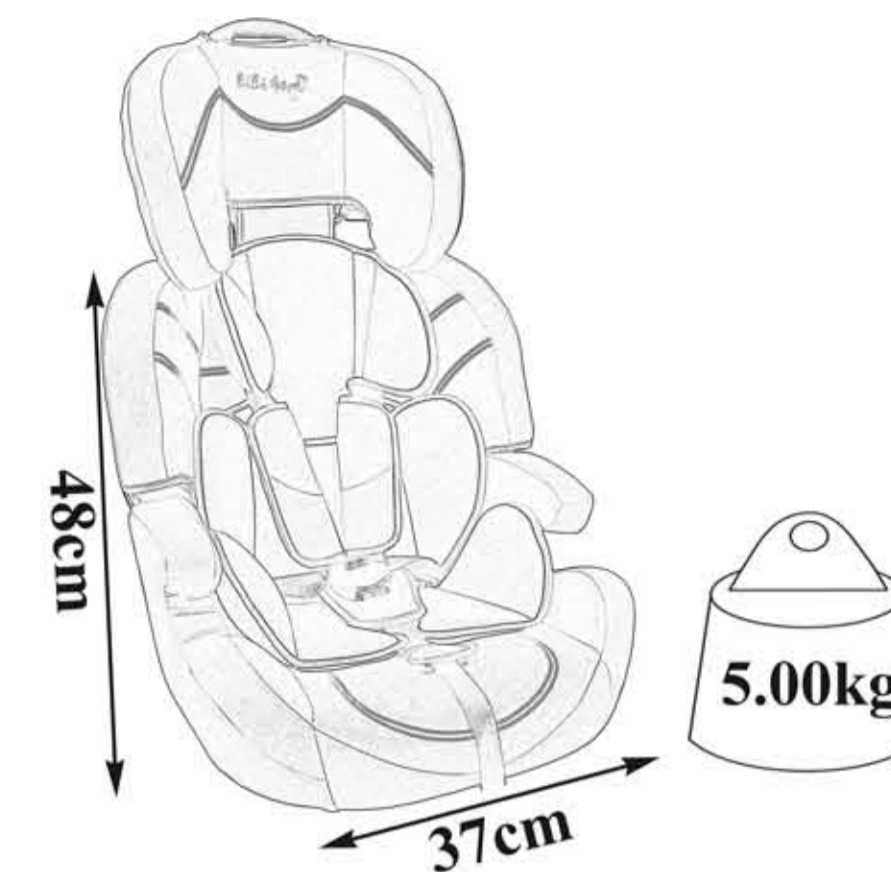

Bébégo KS297

Ⓜ **Autós gyerekülés**
(1+2+3 csoport, 9-36kg)
- ECE R44/04 szabványnak
megfelel

- 5 pontos biztonsági öv
- vállpárna - ülés párna
- állítható fejpárna

ⓔ **Baby car seat**
(group 1+2+3, 9-36kg)
- ECE R44/04 certified
- 5 point harness

- with shoulder pad
- extra seat pad
- adjustable head rest