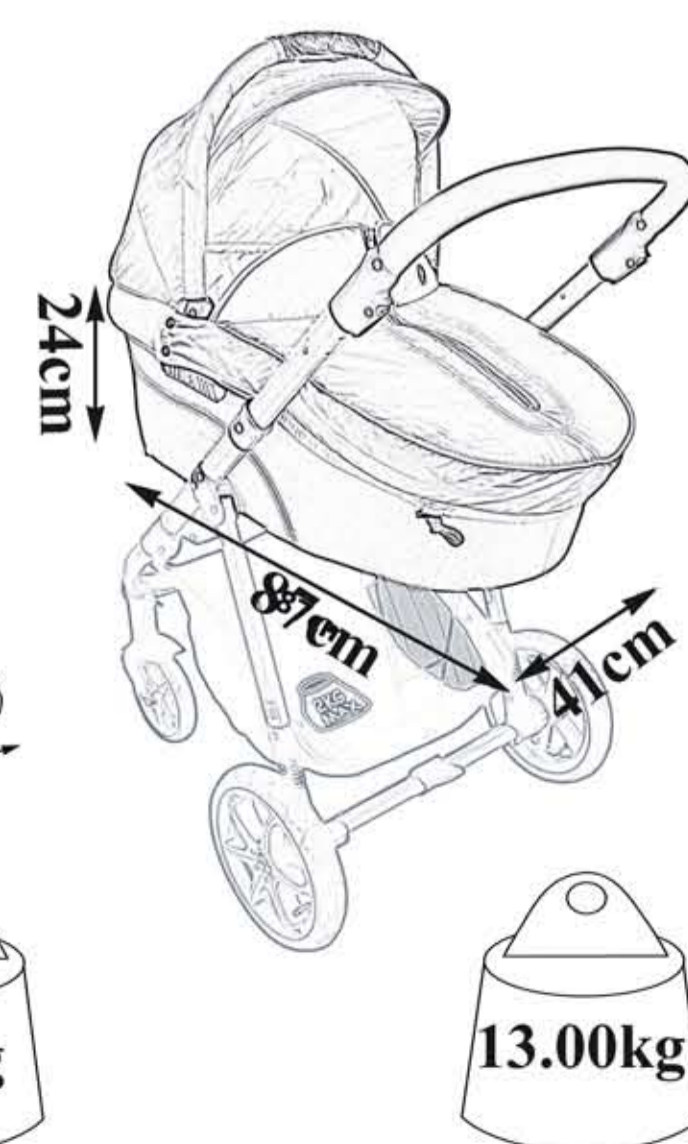

BABY SWING CARRIER

for group 0+ (0-13 kg) - ECE R44/04 certified - aluminium handle - with canopy & foot cover - 5 point harness system & shoulder pad - extra seat pad

PS870

PS687N

MULTIFUNKCIÓS BABAKOCSI