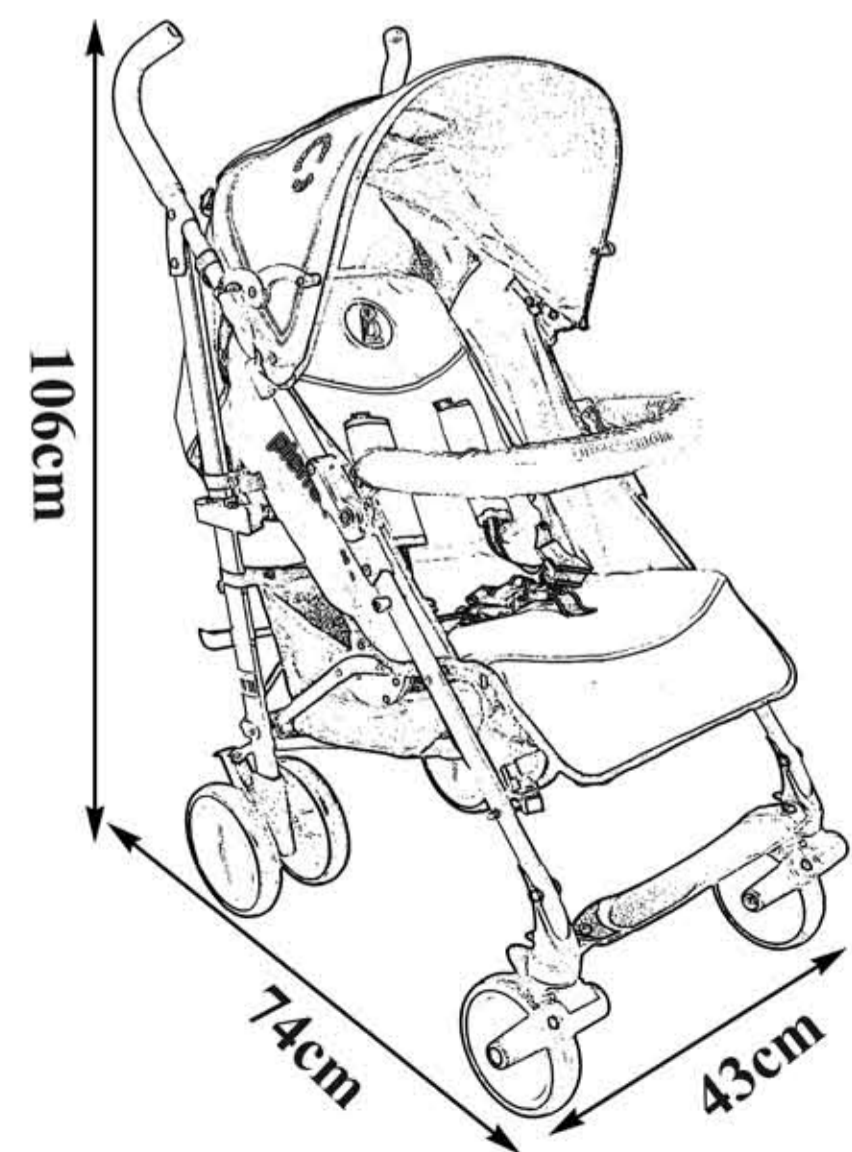

PS521

Ⓜ - 4 állásban dönthető ülés - 5 pontos biztonsági öv vállpárnával - teljesen lehajtható kupola - lábzsák - alsó kosár - automata összecsukó zár - 6" első és 7" EVA hátsó kerék fékekkel

Ⓜ - 4 position reclining seat - 5 point harness - full cover function canopy - adjustable foot rest cover - basket - automatic folding lock - 6" EVA single swivel wheel & 7" EVA rear wheel with linked brake