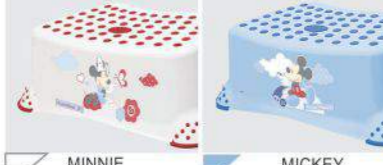

BG СЪПЪЛО ЗА БАНЯ

Art.№ 1013035

CARS

PRINCESS SOFIA WINNIE THE POOH

PRINCESS PLANES

WINNIE THE POOH FROZEN

MINNIE MICKEY

DISNEY