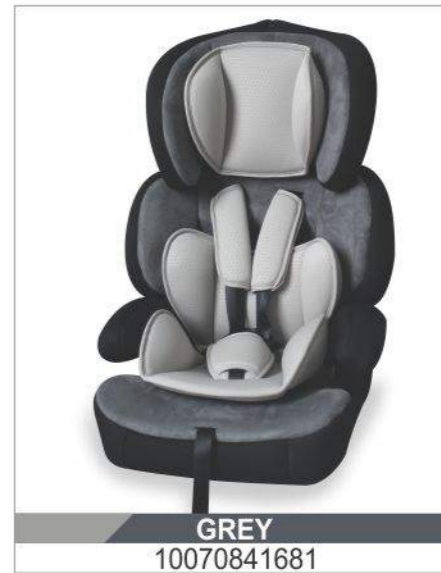

MAGIC+SPS

car seat

EN FEATURES

1. 1 side protection system
2. 2 3D expansion
3. 3 soft head cushion
4. 4 soft body cushion
5. 5 adjustable head support
6. 6 seat adjustment
7. 7 multipoint safety belts
8. 8 easy mounting
9. 9 removable cover

BG ХАРАКТЕРИСТИКИ

1. 1 система за странична защита
2. 2 3D разширяване
3. 3 мека подложка за главата
4. 4 мека подложка за тялото
5. 5 регулиране на облегалката за глава
6. 6 регулиране на седалката
7. 7 многопозиционни колани
8. 8 лесен монтаж
9. 9 сваляща се тапицерия

group 1/2/3

9-36 kg

from 8 months up to 12 years

Carton features:
• 86,5x57x50cm
• 21 kg
• 2 pcs./carton

JUNIOR Premium

car seat

EN FEATURES

1. 1 converting into a booster
2. 2 adjustable head support
3. 3 soft head cushion
4. 4 soft body cushion
5. 5 multipoint safety belts
6. 6 easy mounting
7. 7 removable cover

BG ХАРАКТЕРИСТИКИ

1. 1 трансформиране в седалка
2. 2 регулиране на облегалката за глава
3. 3 мека подложка за главата
4. 4 мека подложка за тялото
5. 5 многопозиционни колани
6. 6 лесен монтаж
7. 7 сваляща се тапицерия

group 1/2/3

9-36 kg

from 8 months up to 12 years

Carton features:
• 84x80x46cm
• 19,5 kg
• 4 pcs./carton