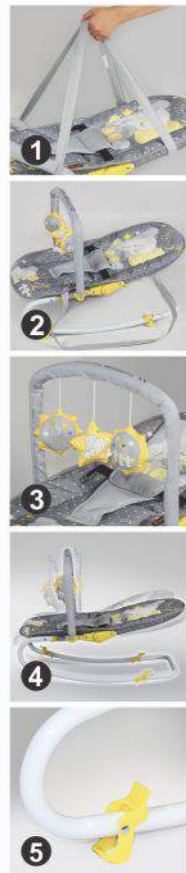

TOP RELAX XL baby rocker

EN FEATURES

- for rest&play
- compact, light and easy for carrying
- large lying area - width 42 cm
- ① carrying handles
- ② adjustable backrest to lying position
- ③ toybar
- ④ relaxing swinging effect
- ⑤ swinging function can be locked