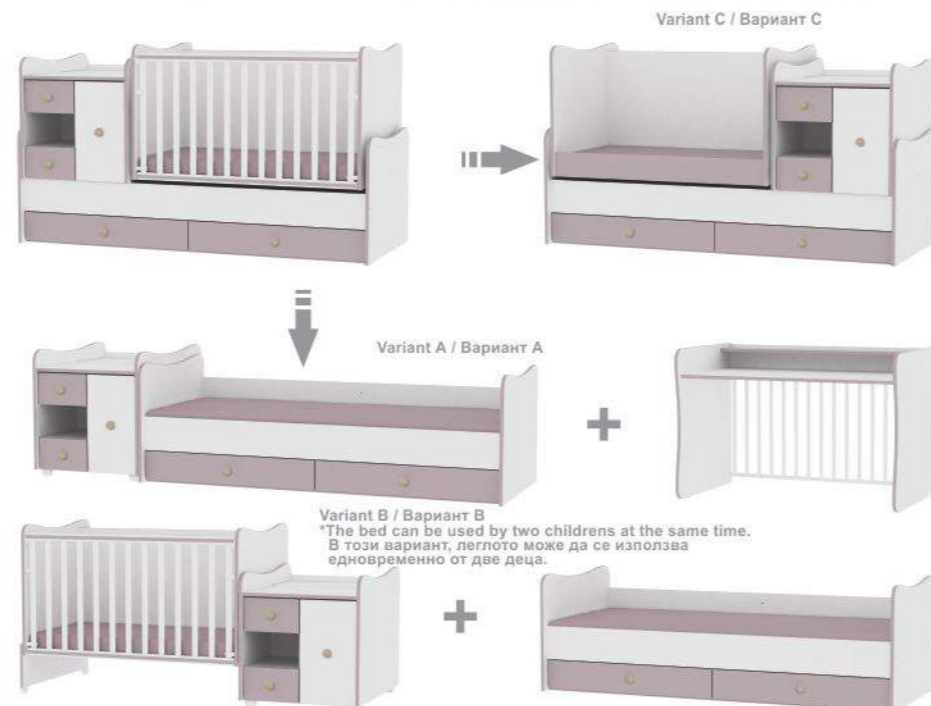

BG ХАРАКТЕРИСТИКИ

1. **1 външни размери:** 197x83x108 см
  2. **2 Люлка:**
     - предвидена за стандартен двулицев матрак: 120x60x12см (max.) /матрактът не е включен в к-та/
     - 2 нива на подматрачната рамка
     - асансьорна решетка с две нива и автоматично фиксиране в горно положение
     - застопоряване на люлката
  3. **3 Многофункционален шкаф:**
     - монтиране в ляво или дясно
     - плот за повиване
     - ракла с капак /газов амортисьор/
     - 2 чекмеджета
     - шкафче с вътрешен рафт
  4. **4 Юношеско легло:**
     - предвидено за стандартен двулицев матрак 190x72 см или двулицев матрак 190x72 см с подматрачна рамка "стандарт" 190x72 см /матрактът и подматрачната рамка не са включени в комплекта/
     - 2 големи чекмеджета
     - регулиране на гърба на леглото във височина
2. *Леглото се трансформира в:*
3. **Вариант А**
     - юношеско легло - външни размери: 197x83x63 см
     - многофункционален шкаф с крачета - външни размери: 63x83x70 см
   - **Вариант В**
     - бюро - външни размери: 123x70x81 см
   - **Вариант Б**
     - юношеско легло - външни размери: 197x83x63 см
     - бебешко легло с многофункционален шкаф - размери: 190x83x93 см
   - **Вариант С**
     - детско легло - външни размери: 197x83x108 см
     - /застопорена люлка, без решетка/

BOX PACKAGING / КАШОН

- **Carton A**
  - 195x38x12 cm
  - 43,8 kg
- **Carton B**
  - 125x69,5x15,5 cm
  - 50,1 kg
- **Carton C**
  - 84,5x80,5x13,5 cm
  - 46,6 kg

197x83x108cm 140,5 kg