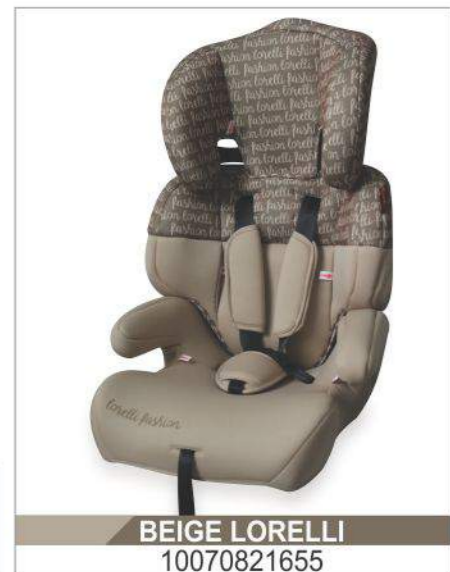

JUNIOR

car seat

EN FEATURES

- 1 converting into a booster
- 2 adjustable head support
- 3 multipoint safety belts
- 4 easy mounting
- 5 removable cover

BG ХАРАКТЕРИСТИКИ

- 1 трансформиране в седалка
- 2 регулиране на облегалката за глава
- 3 многопозиционни колани
- 4 лесен монтаж
- 5 сваляща се тапицерия

group 1/2/3

9-36 kg

from 8 months up to 12 years

Carton features:
• 84x80x46cm
• 19.5 kg
• 4 pcs./carton

JUNIOR+

car seat

EN FEATURES

- 1 converting into a booster
- 2 adjustable head support
- 3 soft head cushion
- 4 soft body cushion
- 5 multipoint safety belts
- 6 easy mounting
- 7 removable cover

BG ХАРАКТЕРИСТИКИ

- 1 трансформиране в седалка
- 2 регулиране на облегалката за глава
- 3 мека подложка за главата
- 4 мека подложка за тялото
- 5 многопозиционни колани
- 6 лесен монтаж
- 7 сваляща се тапицерия

group 1/2/3

9-36 kg

from 8 months up to 12 years

Carton features:
• 84x80x46cm
• 19.5 kg
• 4 pcs./carton