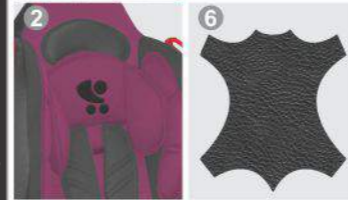

group 1/2

9-25 kg

from 8 months up to 7 years

Carton features:
• 90x56x48cm
• 18,5 kg
• 1 pc./carton