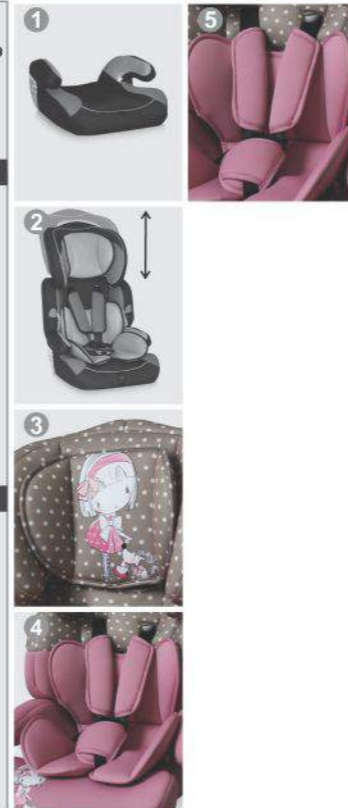

BG ХАРАКТЕРИСТИКИ

- 1 трансформиране в седалка
- 2 регулиране на облегалката за глава
- 3 мека подложка за главата
- 4 мека подложка за тялото
- 5 многопозиционни колани
- 6 лесен монтаж
- 7 сваляща се тапицерия

group 1/2/3

9-36 kg

from 8 months up to 12 years

Carton features:
• 84x80x46cm
• 19.5 kg
• 4 pcs./carton