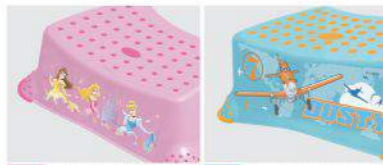

BG СЪПЪЛО ЗА БАНЯ

Art.№ 1013035

CARS

PRINCESS SOFIA WINNIE THE POOH

PRINCESS PLANES

WINNIE THE POOH FROZEN

MINNIE MICKEY

DISNEY