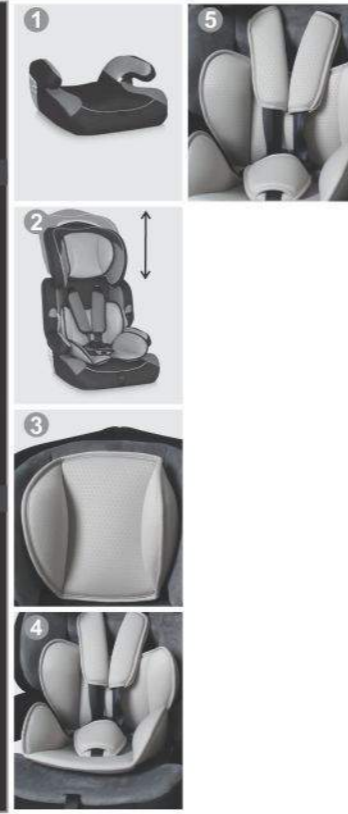

group 1/2/3

9-36 kg

from 8 months up to 12 years

Carton features:
• 84x80x46cm
• 19,5 kg
• 4 pcs./carton