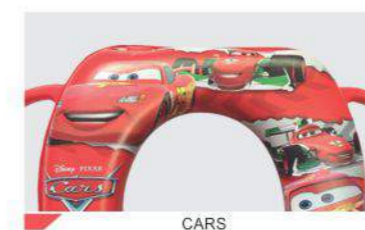

MINNIE

CARS