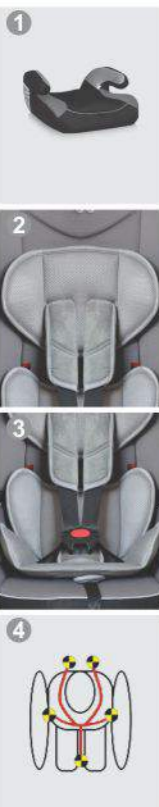

EXPLORER

car seat

EN FEATURES

1. 1 converting into a seat
2. 2 soft head cushion
3. 3 soft body cushion
4. 4 5 points adjustable safety belt
5. 5 removable cover
6. 6 easy mounting

BG ХАРАКТЕРИСТИКИ

1. 1 трансформиране в седалка
2. 2 мека подложка за главата
3. 3 мека подложка за тялото
4. 4 5-точков регулируем предпазен колан
5. 5 сваляща се тапицерия
6. 6 лесен монтаж

group 1/2/3

9-36 kg

from 8 months up to 12 years

Carton features:
• 88x74x44cm
• 22,80 kg
• 4 pcs./carton

NAVIGATOR

car seat

EN FEATURES

1. 1 adjustable head support
2. 2 converting into a seat
3. 3 soft body cushion
4. 4 5 points adjustable safety belt
5. 5 removable cover
6. 6 easy mounting

BG ХАРАКТЕРИСТИКИ

1. 1 регулиране на облегалката за глава
2. 2 трансформиране в седалката
3. 3 мека подложка за тялото
4. 4 5-точков регулируем предпазен колан
5. 5 сваляща се тапицерия
6. 6 лесен монтаж