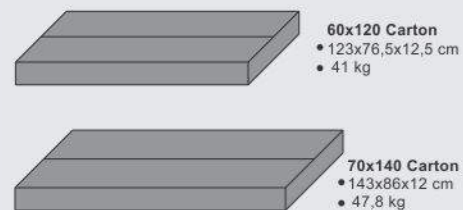

White/Pink
Бяло/Розово
60x120 10150420020A
70x140 10150440020A