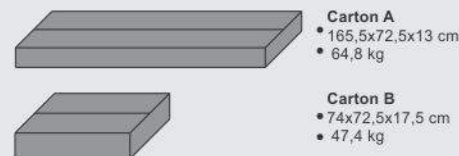

Carton A
• 165,5x72,5x13 cm
• 64,8 kg

Carton B
• 74x72,5x17,5 cm
• 47,4 kg