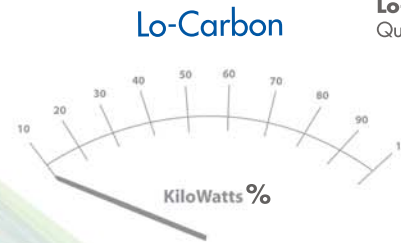

T-Series

Vent-Axia[®] Lo-Carbon[™]

Another world first from Vent-Axia. Now our whole fan range is available with LoWatt motors saving up to 90% energy. Why advise your customer to use anything less?

Up to 90% Savings

Lo-Carbon VA100 SELV

Lo-Carbon Silhouette 100

Lo-Carbon Solo Plus

Lo-Carbon Minivent

Lo-Carbon Vent-A-Light

Lo-Carbon Quadra

Lo-Carbon ACM

Lo-Carbon T-Series