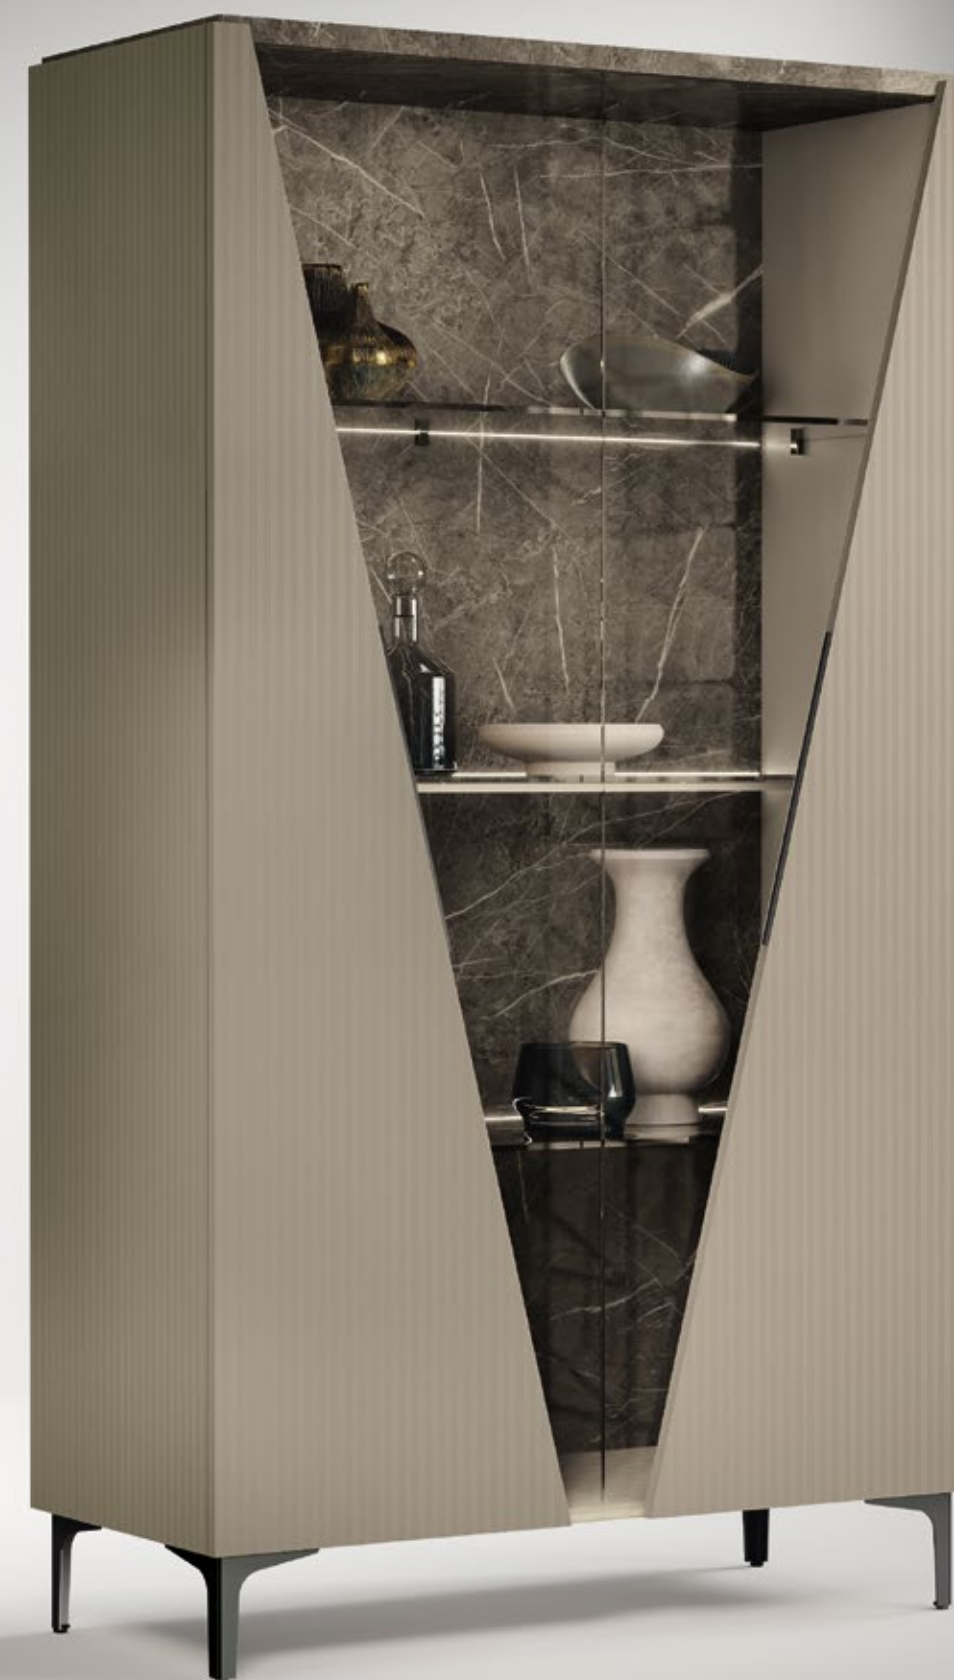

CHAIR ARAMIS

TABLE ARIS

3 DOOR BUFFET WITH MIRROR

2 DOOR VITRINE

The Toffee Canetè panel infuses the dining room with a unique ambience, creating a space where elegance and warmth blend in perfect harmony. The fluted finish of the Toffee Canetè panel is produced utilizing a special technique that transfers the design onto one side only, creating a fluted bas-relief decoration.

Sideboard with a glass-door compartment illuminated by a warm white 3000K LED spotlight, equipped with a touch dimmable sensor.

Комод с отсеком за стеклянной дверцей, освещенным теплым белым светом 3000K от светодиода и оснащенный сенсором с регулировкой яркости при касании.